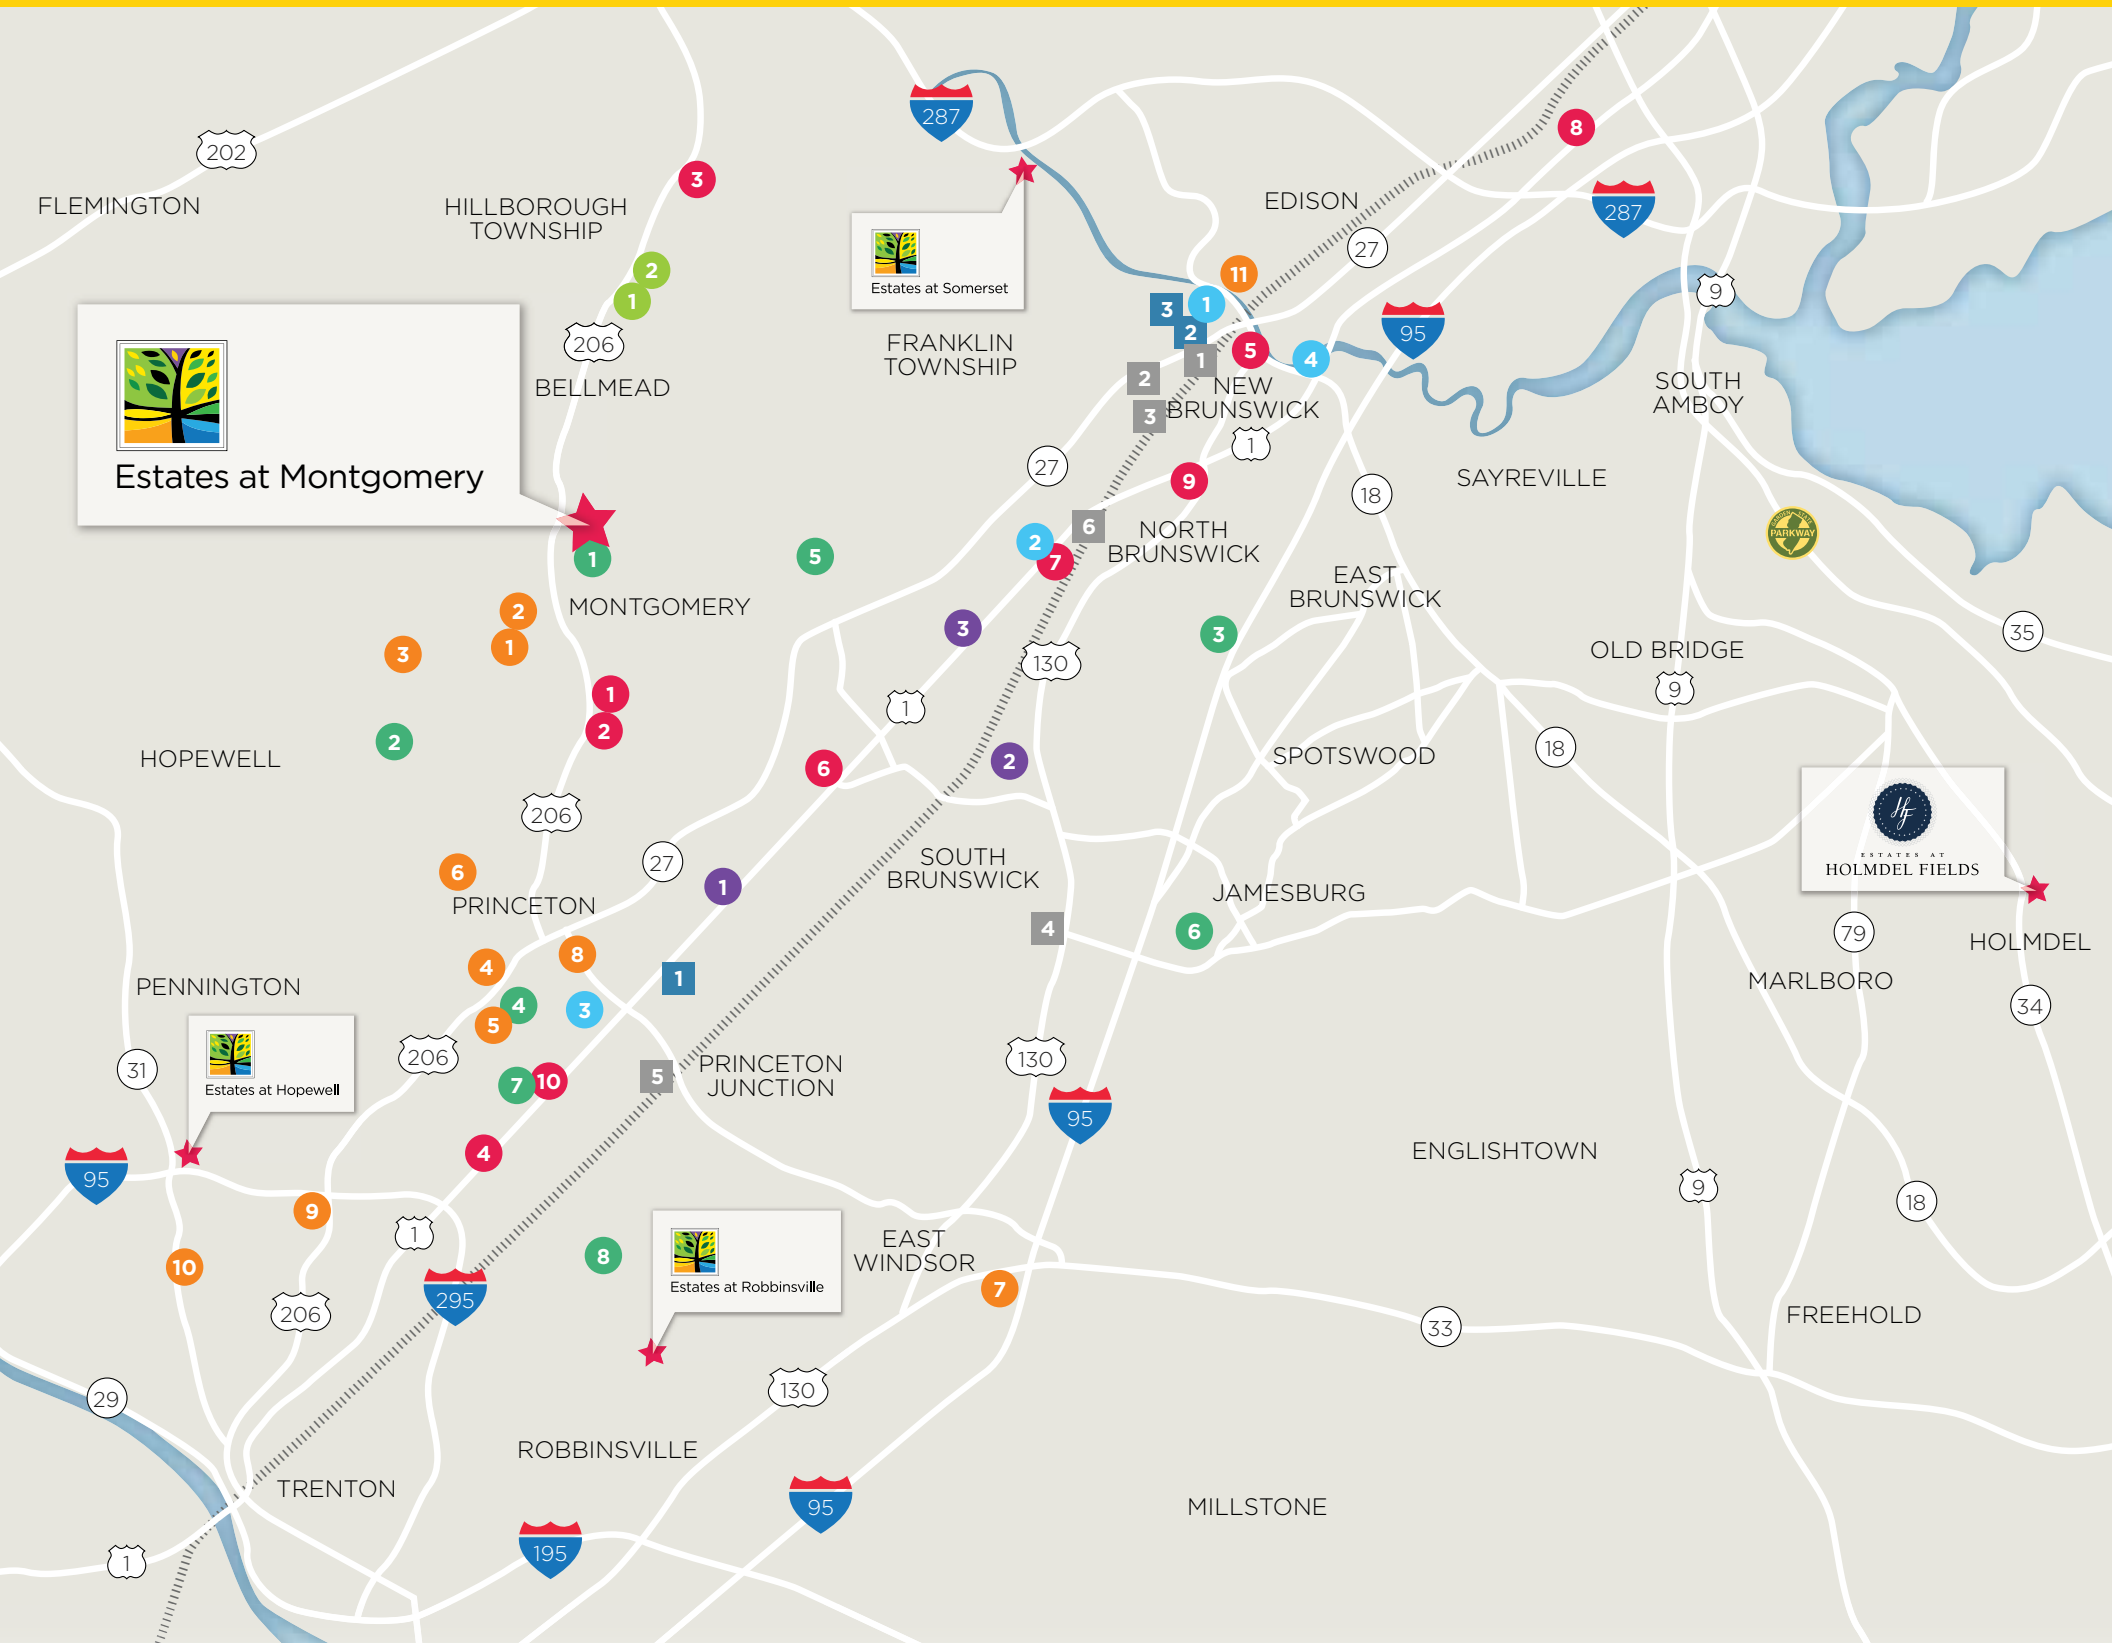

The Community

SCHOOLS

1. 1 Orchard Hill Elementary School
2. 2 Montgomery Middle School
3. 3 Montgomery High School
4. 4 The Hun School
5. 5 Princeton Friends School
6. 6 Princeton Day School
7. 7 The Peddie School
8. 8 Princeton University
9. 9 Rider University
10. 10 The College of New Jersey
11. 11 Rutgers University

GROCERY

1. 1 Super Stop & Shop
2. 2 ShopRite

SHOPPING

1. 1 Montgomery Shopping Center
2. 2 Princeton North Shopping Center
3. 3 Kohl's
4. 4 South Brunswick Square Mall
5. 5 Kilmer Square
6. 6 Quaker Bridge Mall, Mercer Mall, Nassua Park Pavilion, Windsor Green Shopping Center, The Square at West Windsor
7. 7 Main Street North Brunswick: Costco, Target
8. 8 Menlo Park Mall
9. 9 The Shoppes at North Brunswick
10. 10 Princeton Marketfair

DINING

1. 1 Salt Creek Grille, Tre Piani, Ruth's Chris Steakhouse
2. 2 Rasoi-It
3. 3 Chutney Mary

ENTERTAINMENT

1. 1 George Street Playhouse, State Theatre
2. 2 Regal Cinemas
3. 3 McCarter Theatre Center
4. 4 AMC Loews

HOSPITALS

1. 1 Princeton University Medical Center
2. 2 Robert Wood Johnson University Hospital
3. 3 St Peter's Hospital

PARKS & RECREATION

1. 1 Montgomery Park
2. 2 The Bedens Brook Club
3. 3 Bunker Hill Golf Course
4. 4 Princeton Battlefield State Park
5. 5 Tamarack Golf Course
6. 6 Forsgate Country Club
7. 7 Princeton Country Club
8. 8 Mercer County Park

TRANSPORTATION

1. 1 New Brunswick Train Station
2. 2 New Brunswick Bus Station
3. 3 Jersey Ave Train Station
4. 4 South Brunswick Park & Ride
5. 5 Princeton Junction Train Station
6. 6 Coming Soon: North Brunswick Train Station